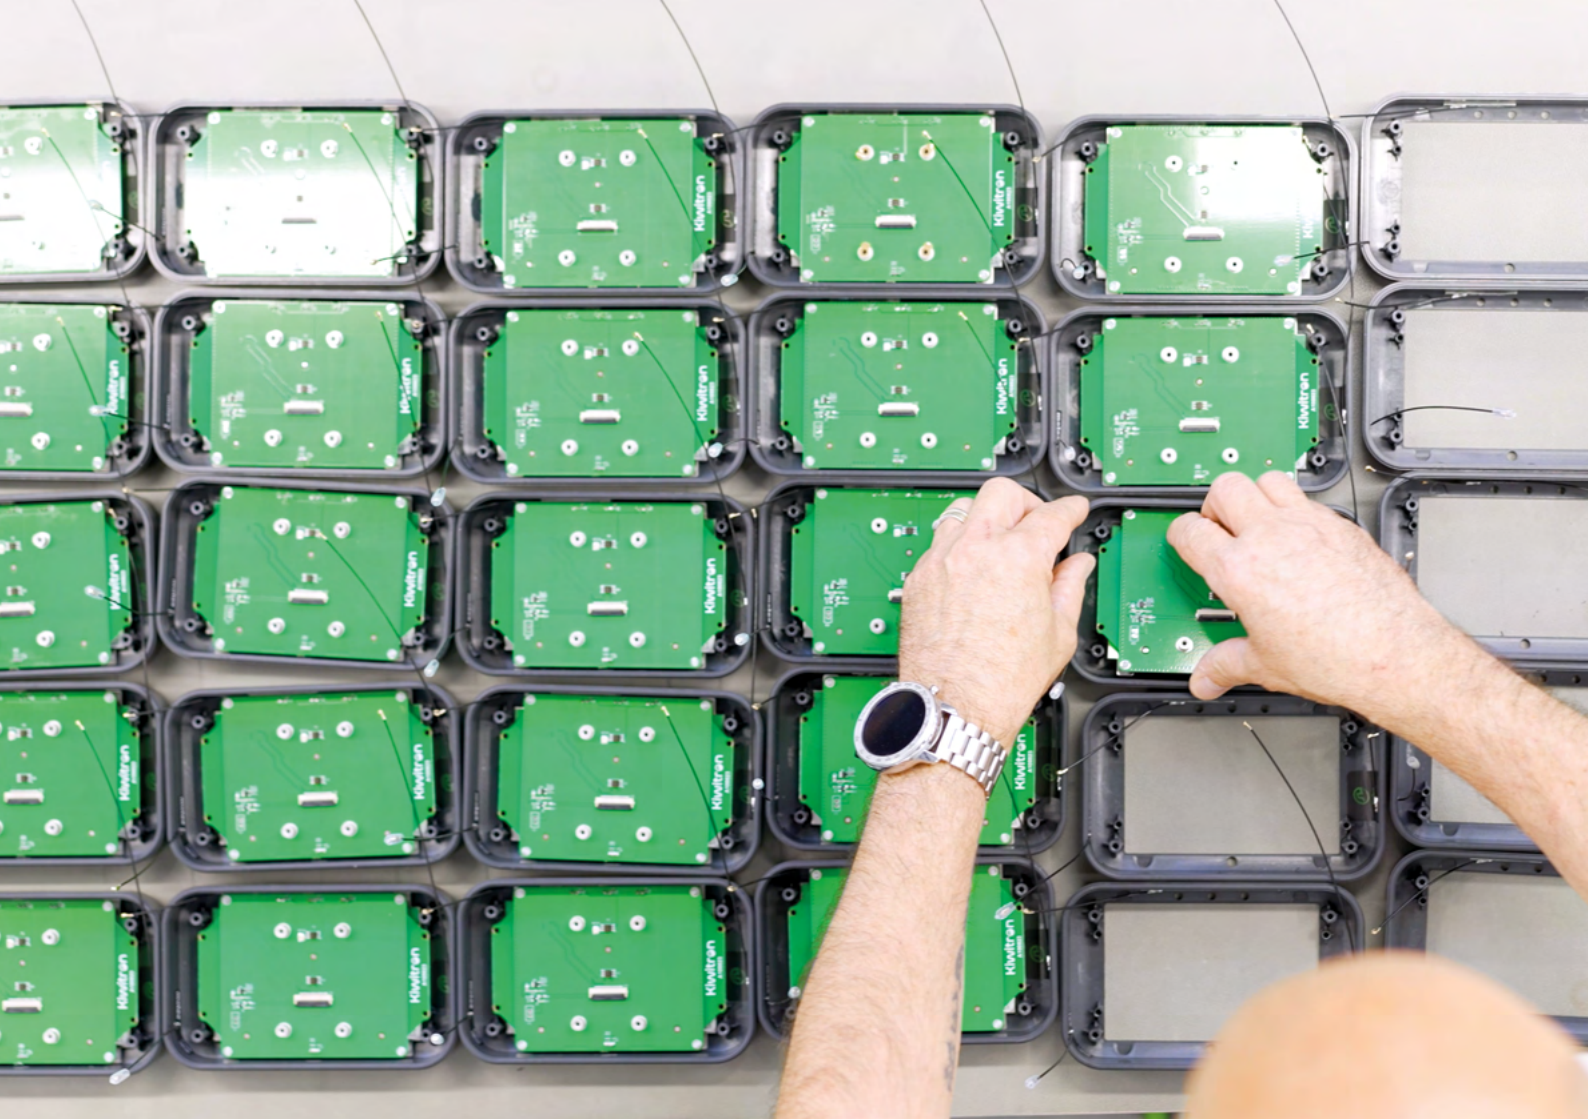

NUMBERS.

- 25.000+ devices
- 11.000+ safety solutions
- 120.000+ electronic boards

16+ M revenue

- 100% Italian territory
- 9 supplied countries in EU
- 1 supplied country extra-EU

2019

Anticollision
Anticollision system
with pedestrian tag